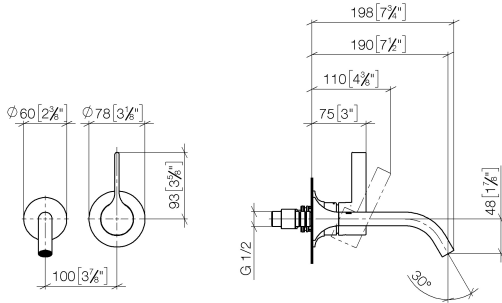

VAIA Wall-mounted single-lever basin mixer without pop-up waste - Brushed Bronze

VAIA

36 860 809

- 190mm projection
- fixed spout
- circular, air-enriched flow
- hole diameter spout 37 mm
- hole diameter single-lever mixer 57 mm
- rosette for single-lever mixer Ø 78mm
- rosette for spout Ø 60mm
- max. flow 5.7 l/min
- lead-free
- This product can help a building meet the requirements of Green Building Rating Systems, e.g. LEED®, BREEAM®, DGNB

36 860 809
mm [inches]

Flow rate chart

Trajectory diagram

Certificates

DVGW_DW-
6512DN0435.

WRAS_2107018.

36 860 809

Parts for other finishes can be found here: [Chrome](#)

Spare parts list

No.	Item Number	Name	Quantity used	Delivery time
1	09 24 03 072 10 90	nipple	1	2
2	13 800 809-42	VAIA Wall-mounted basin spout without pop-up waste - Brushed Bronze	1	30
3	09 20 80 021-42	handle	1	60
4	90 31 11 063 00 90	pin	1	2
5	90 31 20 087 00-42	plug	1	30
6	09 11 02 288-42	cover	1	60
7	90 27 80 012 00-42	rosette	1	30
8	90 15 05 064 01 90	cartridge	1	2
9	90 30 09 064 00 90	key	1	2